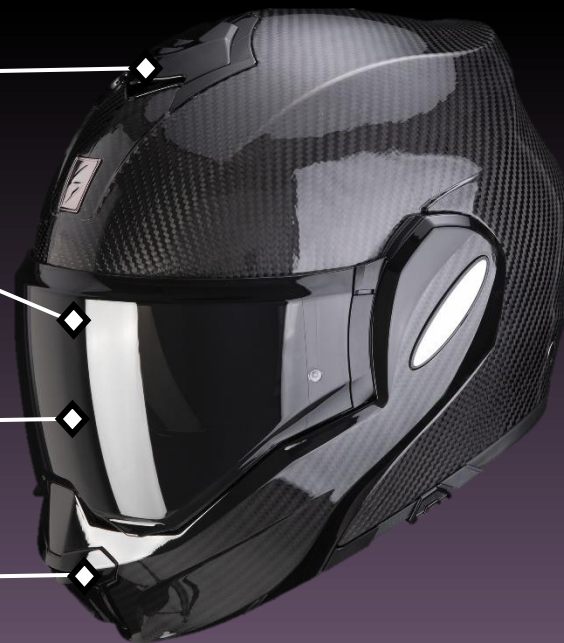

# EXO-TECH EVO CARBON

**SCORPION**  
**EXO**

THE EXO-TECH CARBON NOW COMES IN ECE 22.06

Aero-tuned vent. system

Speedview™ Sun Visor

Pinlock® 3D Original

1-step mouth vent.

Carbon TCT-U™ Shell  
(Pre-preg + Carbon mat)

## SECURITY

- TCT-U™ Carbon Shell
- ECE 22.06
- P/J Double homologation
- Micrometric buckle

## AERATION

- Aero-tuned ventilation system
- 1-step mouth vent.

## COMFORT

- 3D Contour
- Kwikwick III®
- KwikFit™
- Speaker pocket
- EXO-COM compatibility