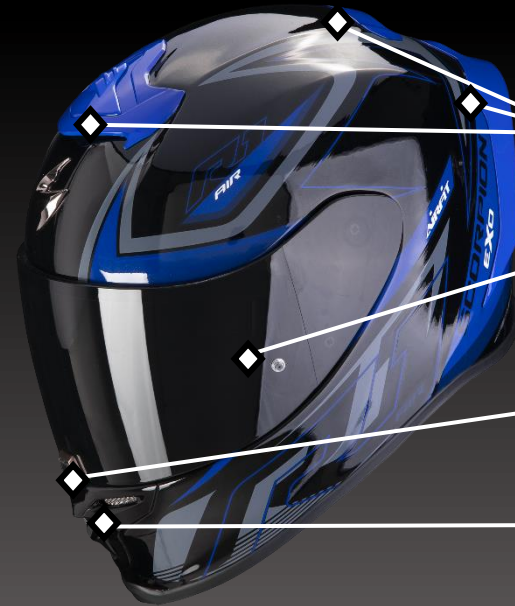

EXO-R1 EVO CARBON AIR

SCORPION
EXO

THE CARBON RACING WEAPON, NOW IN ECE 22.06

Aero-tuned vent system

Ellip-Tec™ II Ratchet System

TCT-U™ Carbon
(Pre-preg + Carbon mat)

Emergency Release System

Aero-tuned vent. system

Pinlock® 100%
Max vision® 2D + Tear off

Faceshield lock

Double 1-step mouth vent.
(dual closure)

SECURITY

- TCT-U™ Carbon
- E.R.S.
- ECE 22.06
- Double-D Titanium

AERATION

- Aero-tuned ventilation system
- Breath deflector
- Two 1-step mouth vent.

COMFORT

- 3D Contour
- Kwikwick III®
- AirFit®
- KwikFit™

PUBLIC PRICE :

- Solid 469,90 €
- Graphic 499,90 €

Pinlock, Clear shield,
Dark Smoke Shield,
Premium Helmet Box
& Sack included.

SIZE : 3 shell sizes available : XS-M, L, XL-XXL

WEIGHT : 1300g (+/- 50g)