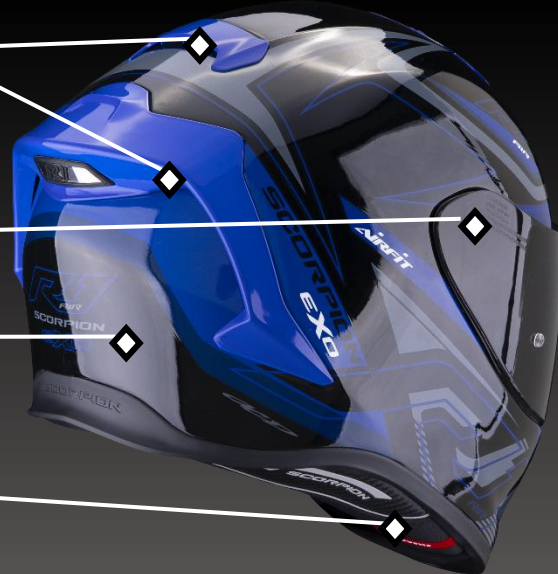

EXO-R1 EVO CARBON AIR

SCORPION
EXO

THE CARBON RACING WEAPON, NOW IN ECE 22.06

Aero-tuned vent system

Ellip-Tec™ II Ratchet System

TCT-U™ Carbon
(Pre-preg + Carbon mat)

Emergency Release System

Aero-tuned vent. system

Pinlock® 100%
Max vision® 2D + Tear off

Faceshield lock

Double 1-step mouth vent.
(dual closure)

SECURITY

- TCT-U™ Carbon
- E.R.S.
- ECE 22.06
- Double-D Titanium

AERATION

- Aero-tuned ventilation system
- Breath deflector
- Two 1-step mouth vent.

COMFORT

- 3D Contour
- Kwikwick III®
- AirFit®
- KwikFit™

PUBLIC PRICE :

- Solid 469,90 €
- Graphic 499,90 €

Pinlock, Clear shield,
Dark Smoke Shield,
Premium Helmet Box
& Sack included.

SIZE : 3 shell sizes available : XS-M, L, XL-XXL