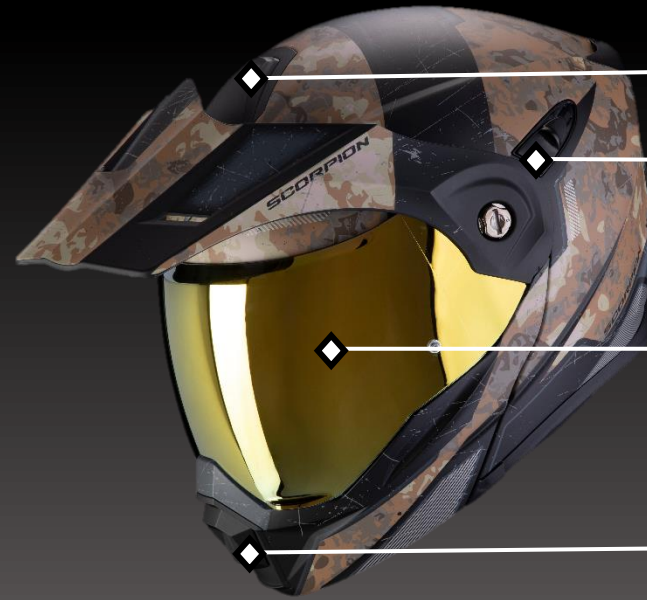

# ADX-2

A NEW ADVENTURE BEGIN

**SCORPION**  
EXO

Injection Molding  
(Polycarbonate Shell)

Aero-tuned vent. system

Speedview™ Sun Visor  
(1-step)

Pinlock® 100% Max vision® 3D

2-steps mouth vent.

## SECURITY

- Polycarbonate Shell
- ECE 22.06
- Micrometric buckle
- ECE P/J Chinbar

## COMFORT

- 3D Contour
- Kwikwick C®
- KwikFit™
- Speaker Pocket

## PUBLIC PRICE :

- Solid 249,90 €
- Graphic 279,90 €

Pinlock® included.  
Helmet sack included.

SIZE : 2 shell sizes available : XS-L, XL-3XL

WEIGHT : 1870g