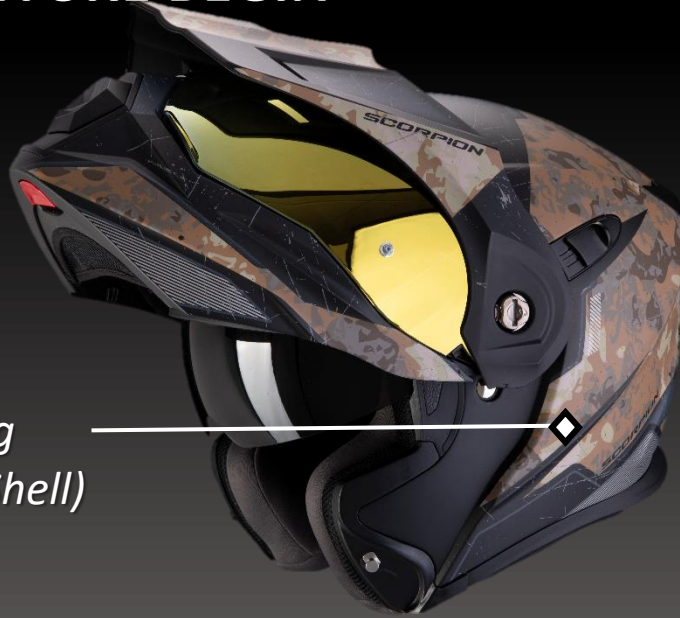

# ADX-2

A NEW ADVENTURE BEGIN

**SCORPION**  
EXO

Injection Molding  
(Polycarbonate Shell)

Aero-tuned vent. system

Speedview™ Sun Visor  
(1-step)

Pinlock® 100% Max vision® 3D

2-steps mouth vent.

## SECURITY

- Polycarbonate Shell
- ECE 22.06
- Micrometric buckle
- ECE P/J Chinbar

## COMFORT

- 3D Contour
- Kwikwick C®
- KwikFit™
- Speaker Pocket