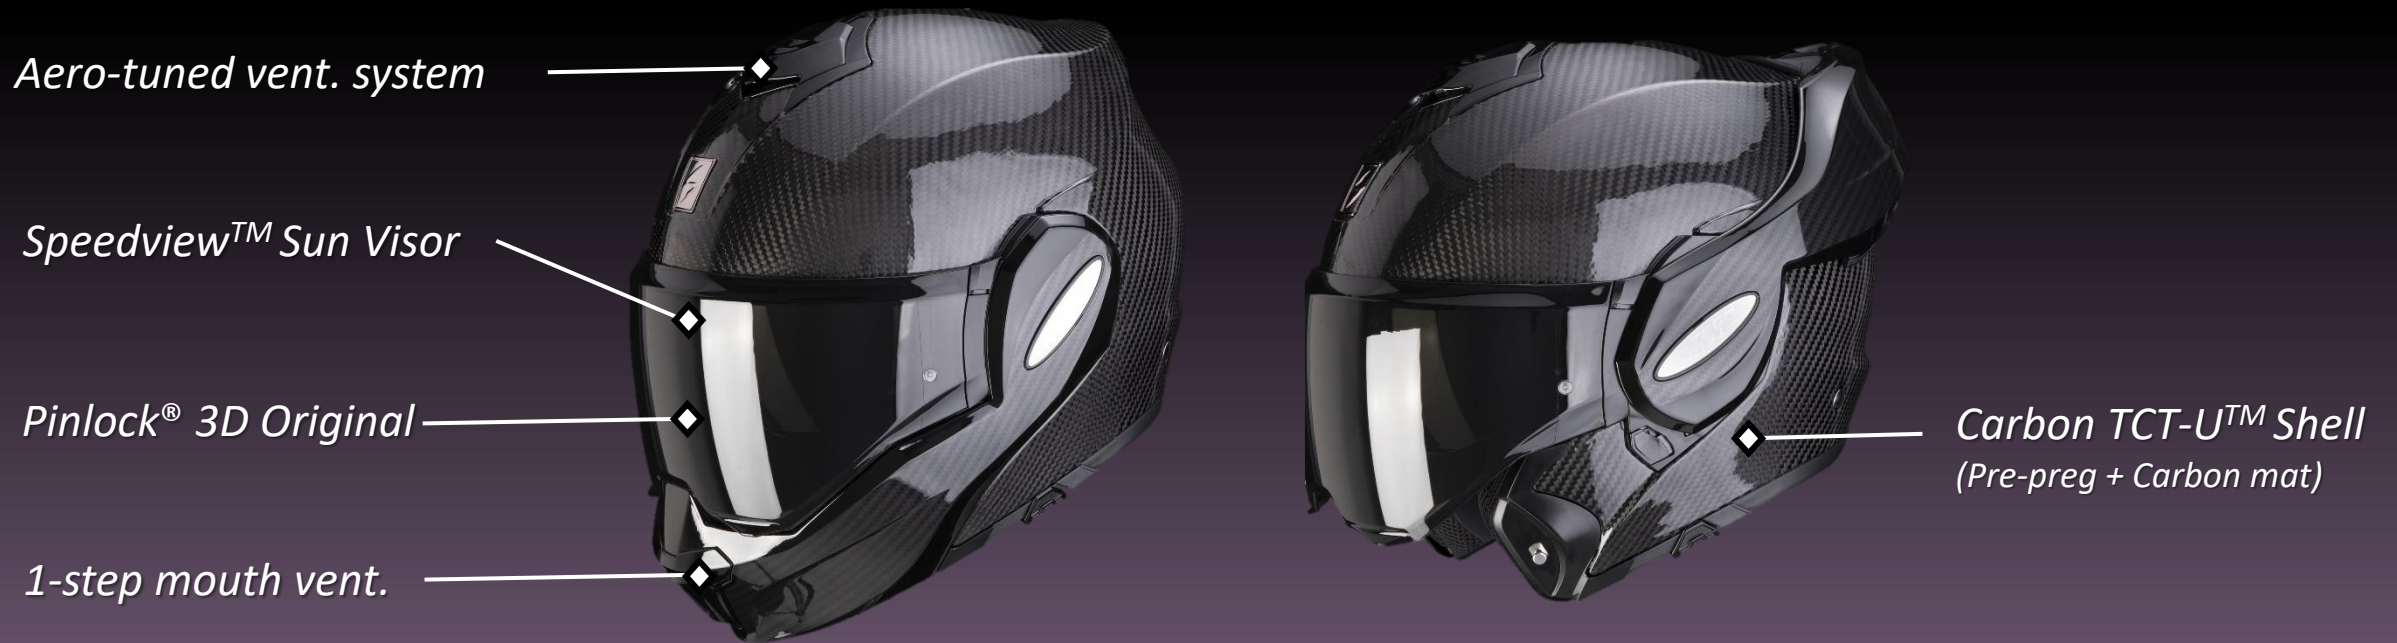

EXO-TECH CARBON

SCORPION
EXO

EXO-TECH TECHNOLOGY WITH CARBON LUXURY

SECURITY

- TCT-U™ Carbon Shell
- ECE 22.05
- P/J Double homologation
- Micrometric buckle

AERATION

- Aero-tuned ventilation system
- 1-step mouth vent.

COMFORT

- 3D Contour
- Kwikwick III®
- KwikFit™
- Speaker pocket
- EXO-COM compatibility

PUBLIC PRICE :

- Solid 439,90 €

*Pinlock® included.
Dark Smoke Shield and
Premium Helmet Sack incl.*

SIZE : 2 shell sizes available : XS-L, XL-XXL

WEIGHT : 1500g