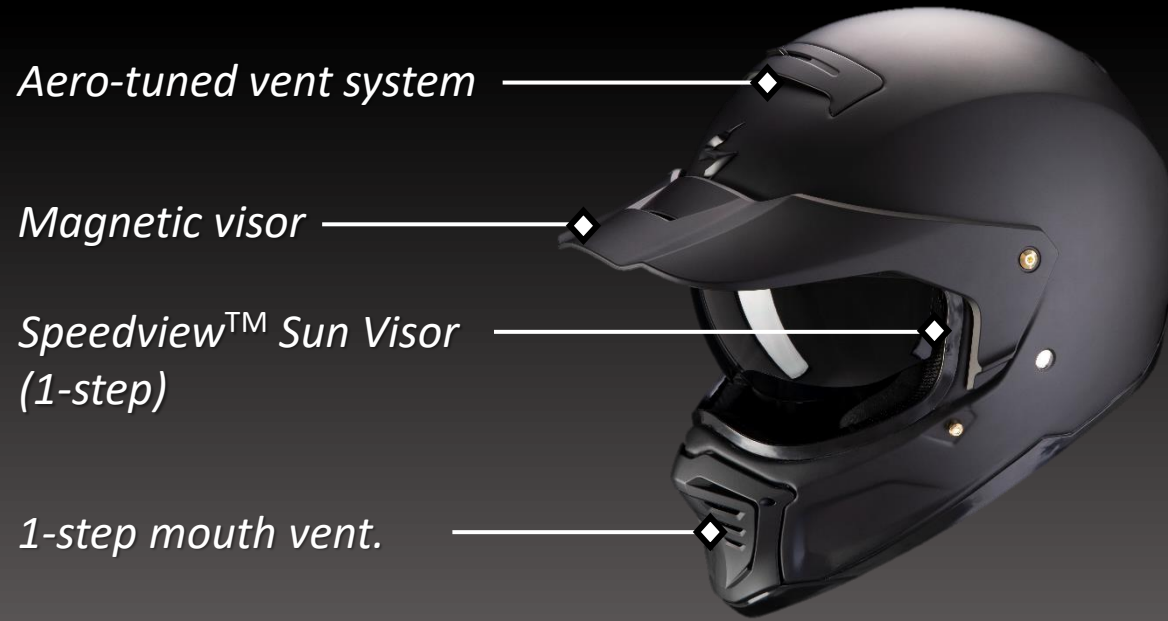

EXO-HX1

SCORPION
EXO

YOUR PARTNER AGAINST THE STREET

SECURITY

- TCT-U™ Shell
- ECE 22.05
- Micrometric buckle

AERATION

- Aero-tuned ventilation system
- Breath deflector
- 1-step mouth vent.

COMFORT

- 3D Contour
- Kwikwick III®
- KwikFit™
- Speaker Pocket

PUBLIC PRICE :

- Solid 299,90 €
- Graphic 339,90 €

*Pinlock® included.
Peak visor, side covers
& helmet sack included.*

SIZE : 2 shell sizes available : XS-M, L-XXL

WEIGHT : 1300g