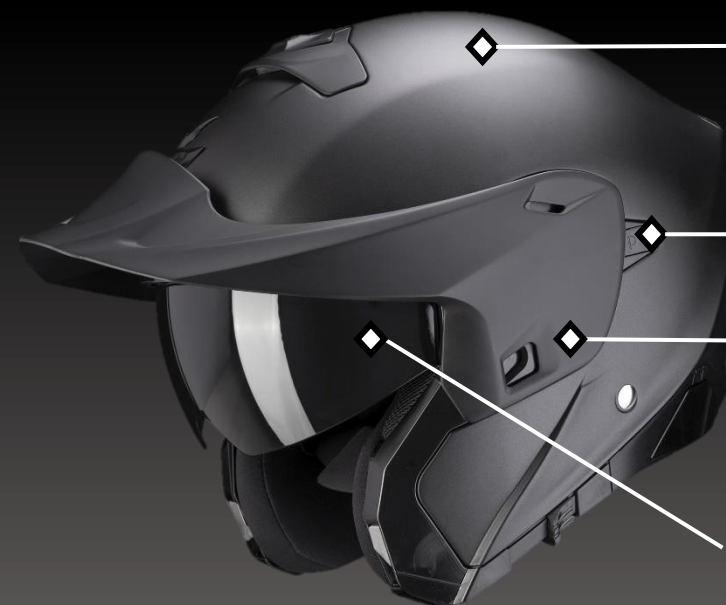

EXO-930

SCORPION
EXO

MODULAR OR JET? THE CHOICE IS YOURS!

Removable chin guard
(no tool needed)

Pinlock® 100%
Max vision® 3D

1-step mouth vent.

Open / Close button

Injection molding
(Polycarbonate shell)

Chin guard ECE-P/J
lock system

Removable peak visor
(no tool needed)

Speedview™ Sun Visor

SECURITY

- Polycarbonate Shell
- ECE 22.05
- Micrometric buckle
- P/J homologation

AERATION

- Aero-tuned ventilation system
- Breath deflector
- 1-step mouth vent.

COMFORT

- 3D Contour
- Kwikwick II®
- KwikFit™
- Jet Mode
- EXO-COM optimization

PUBLIC PRICE :

- Solid 229,90 €
- Graphic 249,90 €
- SMART Kit 389,90 €

Pinlock® included.
Peak Visor and Helmet
Sack included.

SIZE : 2 shell sizes available : XS-L, XL-XXXL

WEIGHT : 1720g