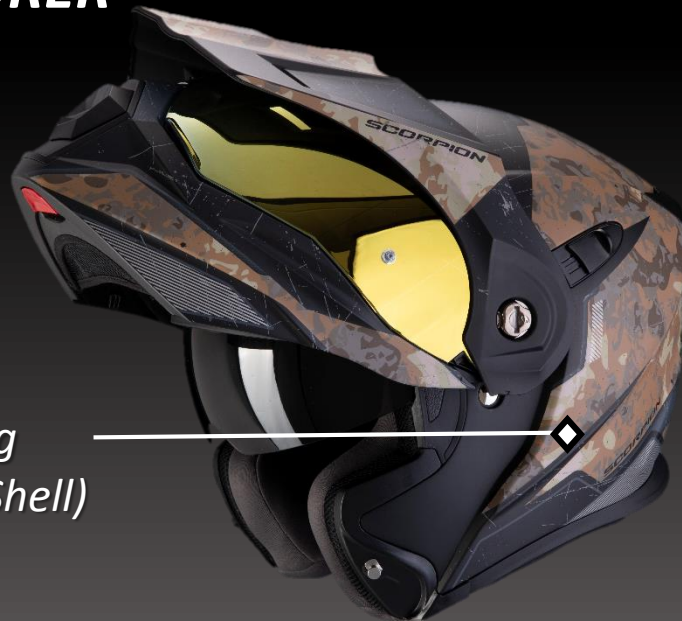

ADX-1

THE ADVENTURER

SCORPION
EXO

*Injection Molding
(Polycarbonate Shell)*

Aero-tuned vent. system

*Speedview™ Sun Visor
(1-step)*

Pinlock® 100% Max vision® 3D

2-steps mouth vent.

SECURITY

- Polycarbonate Shell
- ECE 22.05
- Micrometric buckle

AERATION

- Aero-tuned ventilation system
- Breath deflector
- 2-steps mouth vent.

COMFORT

- 3D Contour
- Kwikwick II®
- KwikFit™
- Speaker Pocket

PUBLIC PRICE :

- Solid 249,90 €
- Graphic 279,90 €

*Pinlock® Ready.
Helmet sack included.*

SIZE : 2 shell sizes available : XS-L, XL-XXL

WEIGHT : 1640g