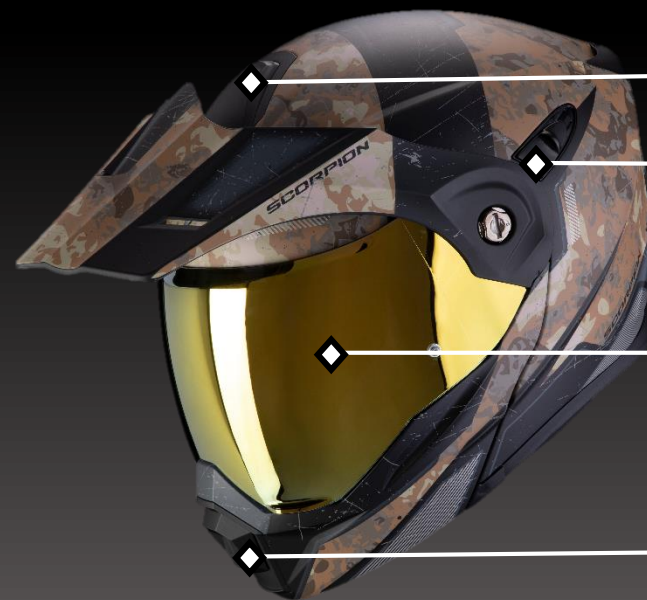

ADX-1

THE ADVENTURER

SCORPION
EXO

*Injection Molding
(Polycarbonate Shell)*

Aero-tuned vent. system

*Speedview™ Sun Visor
(1-step)*

Pinlock® 100% Max vision® 3D

2-steps mouth vent.

SECURITY

- Polycarbonate Shell
- ECE 22.05
- Micrometric buckle

AERATION

- Aero-tuned ventilation system
- Breath deflector
- 2-steps mouth vent.

COMFORT

- 3D Contour
- Kwikwick II®
- KwikFit™
- Speaker Pocket

PUBLIC PRICE :

- Solid 249,90 €
- Graphic 279,90 €

*Pinlock® Ready.
Helmet sack included.*

SIZE : 2 shell sizes available : XS-L, XL-XXL

WEIGHT : 1640g